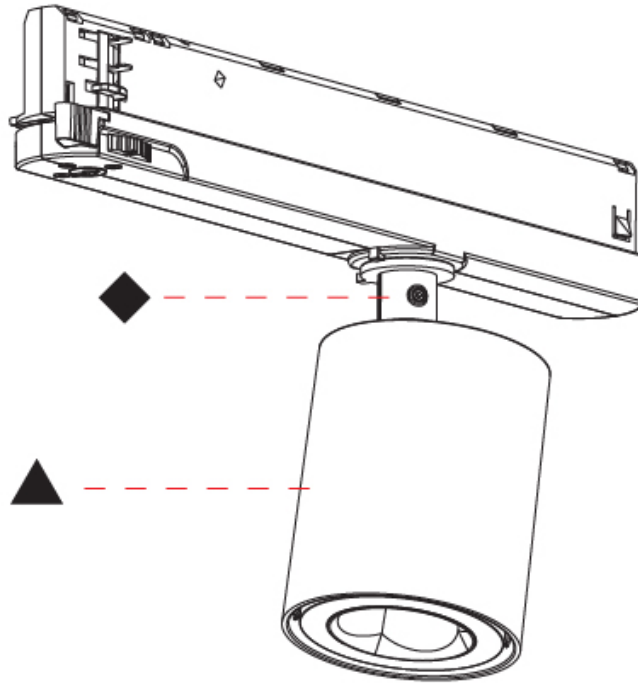

OIKO PRO IN TRACK

A3T204-

PROJECT

TYPE

SPECIFIER

QUANTITY

DATE

A