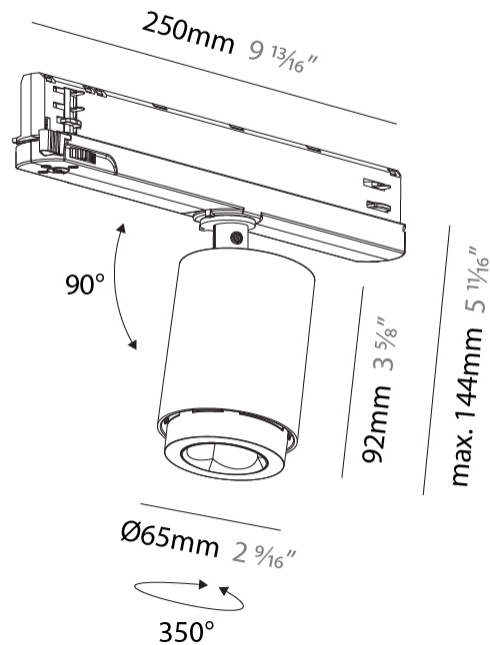

1. To build a product code in our configurator select the specify button on the base model # product page
2. To build a manual product code on this datasheet choose from the options listed below in blue font and add the suffix to the base model #

GENERAL

Series: Oiko Pro
Subseries: Oiko Pro In
Brand: Prolicht
Division: Architectural
Mounting Type: Track
Mounting Location: Ceiling
Subcategory: Spots

PHYSICAL

Shape: Cylinder
Diameter (mm): 65
Diameter (in): 2 ⁹/₁₆
Length (mm): 250
Length (in): 9 ¹³/₁₆
Height (mm): 92
Height (in): 3 ⁵/₈
Max. Overall Height (mm): 144
Max. Overall Height (in): 5 ¹¹/₁₆
Light Distribution: Adjustable / Direct
Fixture Finish: SSR / BKV / CWI / CRY / HAB / UFT / ITA / RUA / FTG / MYG / LOD / PUS / FRO / FUP / KIA / POP / BLS / SPG / MEY / GOH / GUM / CHC / COM / ABZ / JAG / OBR / MOS / ROR
Holder Finish: WHI / BLK
Fixture Material: Aluminum

ELECTRICAL

Lamp Type: LED
Input Wattage (W): 19
Total Output Wattage (W): 17.3
Dimming: Non-Dimmable / 0-10V Dimming
Driver Included: Yes
Driver Location: Integrated
Driver Type: Constant Current - 120Vac
Input Voltage (V): 120

LED

Number of LEDs: 1
Color Temperature (°K): 2700 / 3000 / 3500 / 4000
Max. Delivered Lumen (lm): 1410 / 1517 / 1571 / 1603
Nominal Lumen (lm): 1905 / 2050 / 2123 / 2166
CRI: >90 CRI
Lamp Life (hrs): 50000

OPTICAL

Reflector°: 34

RATINGS AND CERTIFICATIONS

Certified By: CSA Certified to UL and CSA Standards
IP rating: IP20