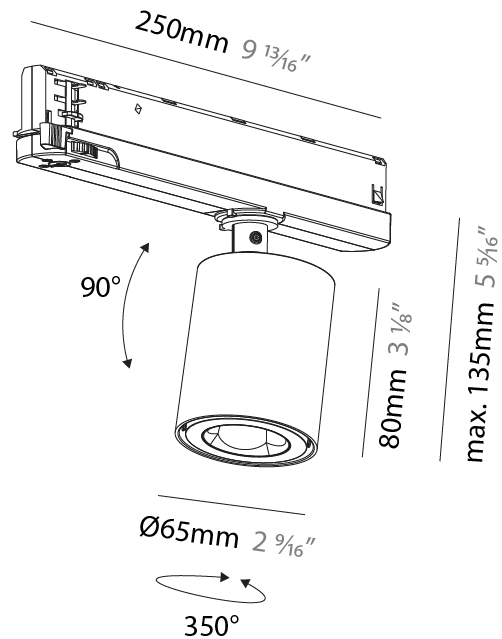

1. To build a product code in our configurator select the specify button on the base model # product page
2. To build a manual product code on this datasheet choose from the options listed below in blue font and add the suffix to the base model #

GENERAL

Series: Oiko Pro
Subseries: Oiko Pro In
Brand: Prolight
Division: Architectural
Mounting Type: Track
Mounting Location: Ceiling
Subcategory: Spots

PHYSICAL

Shape: Cylinder
Diameter (mm): 65
Diameter (in): 2 ⁹/₁₆
Length (mm): 250
Length (in): 9 ¹³/₁₆
Height (mm): 80
Height (in): 3 ¹/₈
Max. Overall Height (mm): 135
Max. Overall Height (in): 5 ⁵/₁₆
Light Distribution: Adjustable / Direct
Fixture Finish: SSR / BKV / CWI / CRY / HAB / UFT / ITA / RUA / FTG / MYG / LOD / PUS / FRO / FUP / KIA / POP / BLS / SPG / MEY / GOH / GUM / CHC / COM / ABZ / JAG / OBR / MOS / ROR
Holder Finish: WHI / BLK
Fixture Material: Aluminum

ELECTRICAL

Lamp Type: LED
Input Wattage (W): 19
Total Output Wattage (W): 17.3
Dimming: Non-Dimmable / 0-10V Dimming
Driver Included: Yes
Driver Location: Integrated
Driver Type: Constant Current - 120Vac
Driver Class: Class 2
Input Voltage (V): 120

LED

Number of LEDs: 1
Color Temperature (°K): 2700 / 3000 / 3500 / 4000
Max. Delivered Lumen (lm): 1699 / 1829 / 1893 / 1932
Nominal Lumen (lm): 1905 / 2050 / 2123 / 2166
CRI: >90 CRI
Lamp Life (hrs): 50000

OPTICAL

Reflector°: 60

RATINGS AND CERTIFICATIONS

Certified By: CSA Certified to UL and CSA Standards
IP rating: IP20